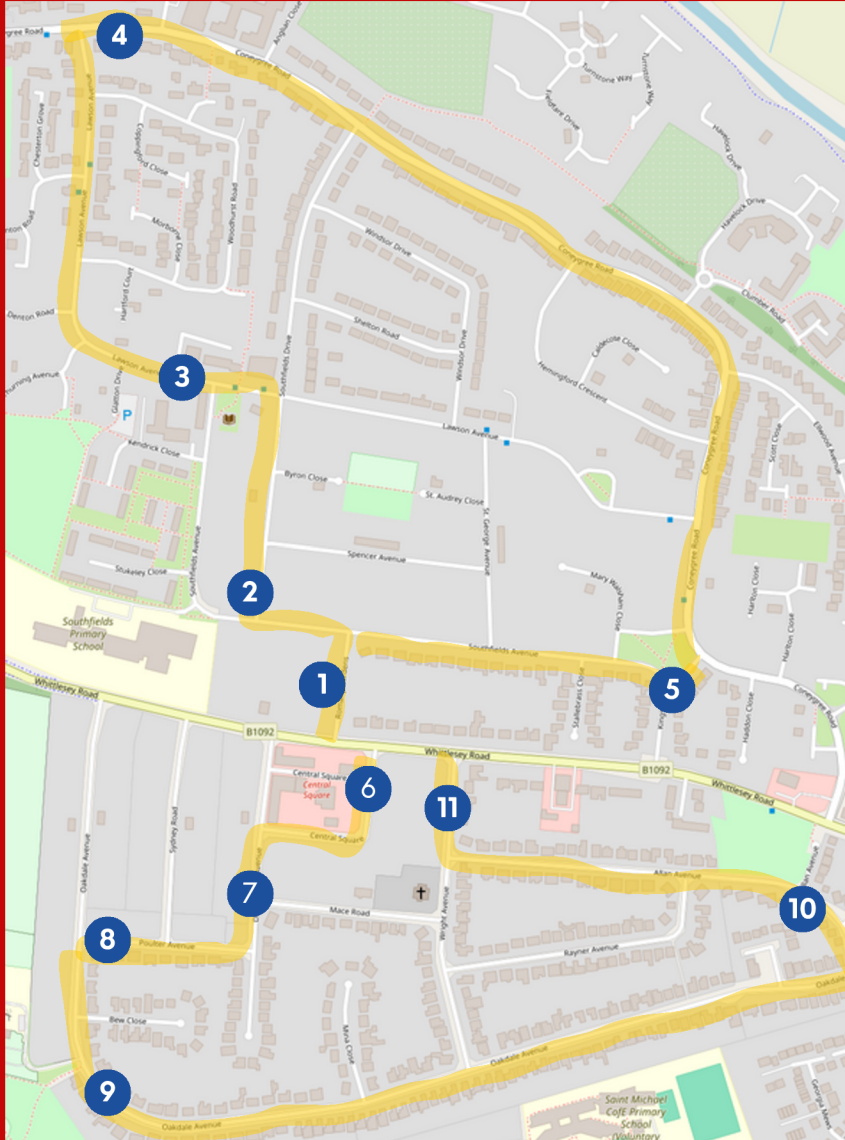

# Peterborough Lions Club Santa Sleigh Routes 2024

**Stanground**  
**Sun 15th**  
4:45-5pm Start

### Route:

1. Start on Romany Gardens
2. Head left onto Southfields Ave, and right onto Southfields Drive
3. At Simply Local turn left onto Lawson Ave
4. Turn right onto Coneygree Road
5. Turn right onto Kingston Drive, right onto Southfields Ave and then back to Romany Gardens.
6. Cross Whittlesey Road to turn onto Central Square
7. Turn left onto Desborough Ave,
8. Right onto Poulter Ave, and
9. Left onto Oakdale Ave
10. Turn left onto Allan Ave
11. Finally right onto Wright Ave

All events are subject to change at short notice - follow us on Facebook for up-to-date information.  
<https://facebook.com/PeterboroughLions>

You can track Santa @ [pblions.uk/santa-tracker](http://pblions.uk/santa-tracker)